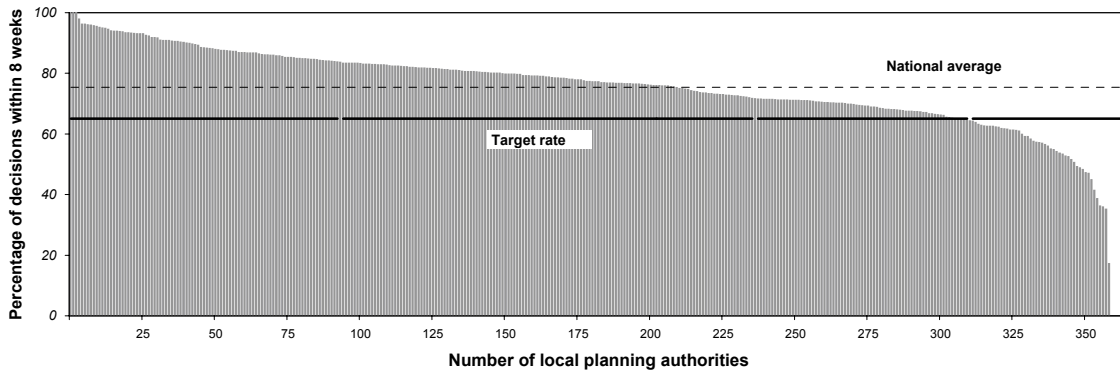

Chart 1a Percentage of major planning decisions within 13 weeks, by local planning authority
July to September 2006

Chart 1b Percentage of minor planning decisions within 8 weeks, by local planning authority
July to September 2006

Chart 1c Percentage of BVPI Other planning decisions within 8 weeks, by local planning authority
July to September 2006