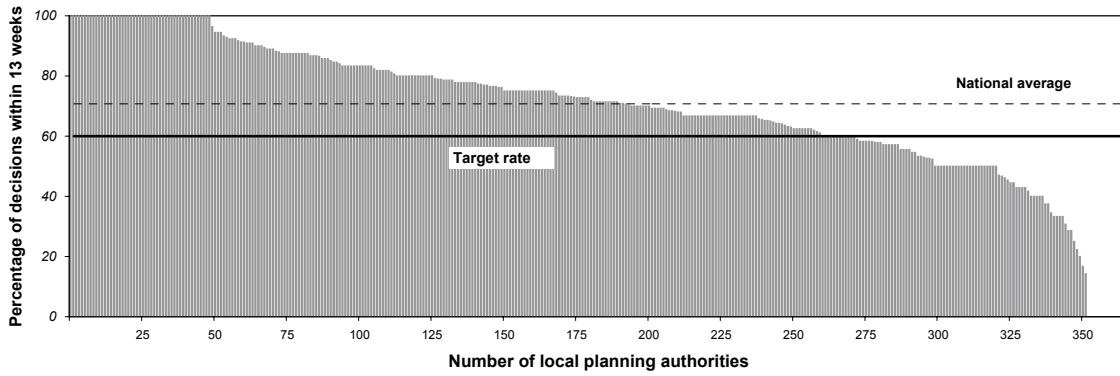

Chart 1a Percentage of major planning decisions within 13 weeks, by local planning authority
July to September 2006

Chart 1b Percentage of minor planning decisions within 8 weeks, by local planning authority
July to September 2006

Chart 1c Percentage of BVPI Other planning decisions within 8 weeks, by local planning authority
July to September 2006