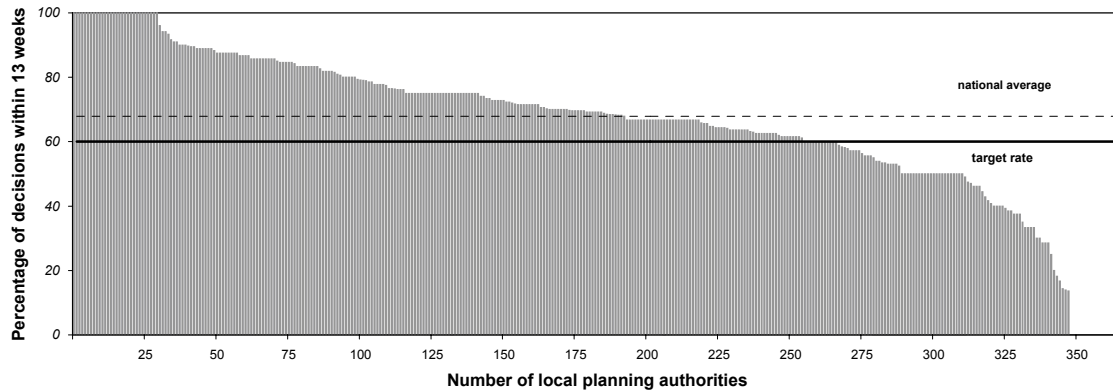

Chart 2a Percentage of major planning decisions within 13 weeks, by local planning authority
January to March 2006

Chart 2b Percentage of minor planning decisions within 8 weeks, by local planning authority
January to March 2006

Chart 2c Percentage of BVPI Other planning decisions within 8 weeks, by local planning authority
January to March 2006