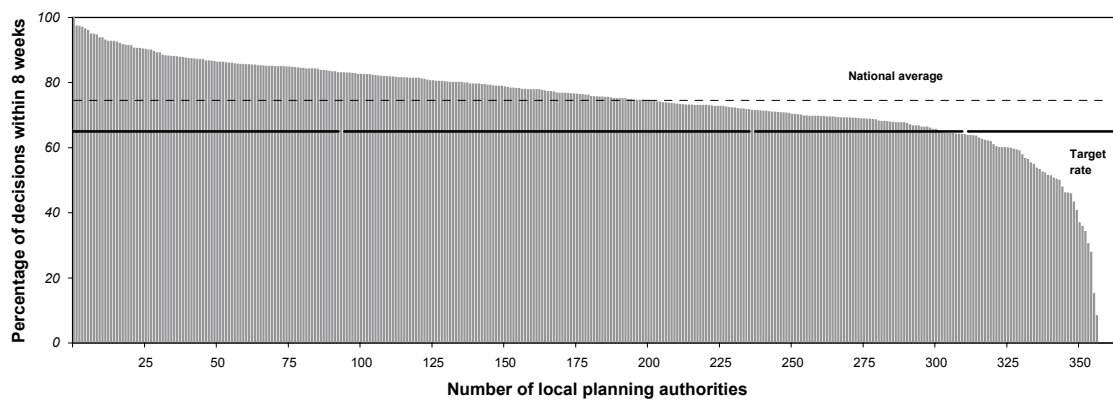

Chart 2a Percentage of major planning decisions within 13 weeks, by local planning authority
January to March 2006

Chart 2b Percentage of minor planning decisions within 8 weeks, by local planning authority
January to March 2006

Chart 2c Percentage of BVPI Other planning decisions within 8 weeks, by local planning authority
January to March 2006