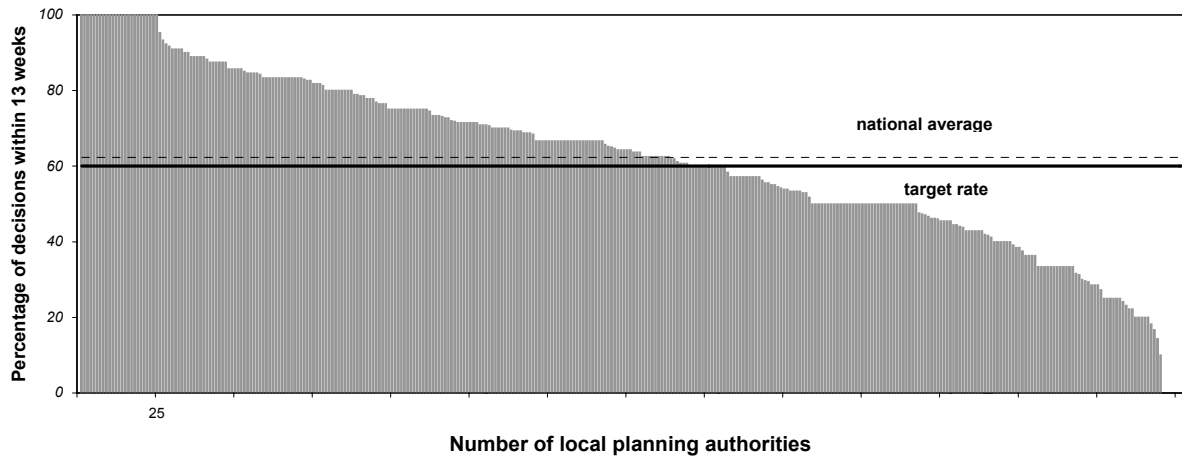

**Chart 2a** Percentage of major planning decisions within 13 weeks, by local planning authority  
July to September 2005

**Chart 2b** Percentage of minor planning decisions within 8 weeks, by local planning authority  
July to September 2005

**Chart 2c** Percentage of other planning decisions within 8 weeks, by local planning authority  
July to September 2005