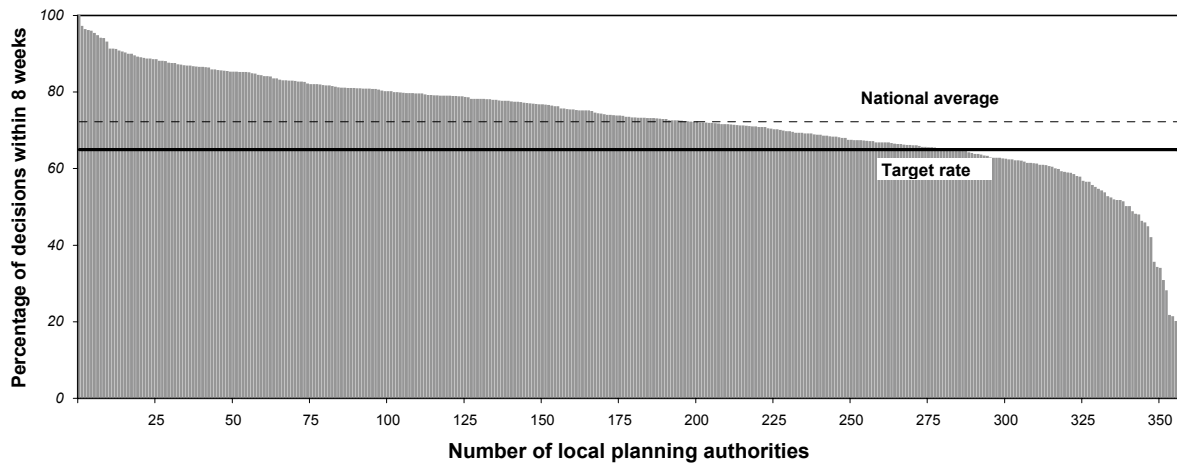

**Chart 2a** Percentage of major planning decisions within 13 weeks, by local planning authority  
July to September 2005

**Chart 2b** Percentage of minor planning decisions within 8 weeks, by local planning authority  
July to September 2005

**Chart 2c** Percentage of other planning decisions within 8 weeks, by local planning authority  
July to September 2005