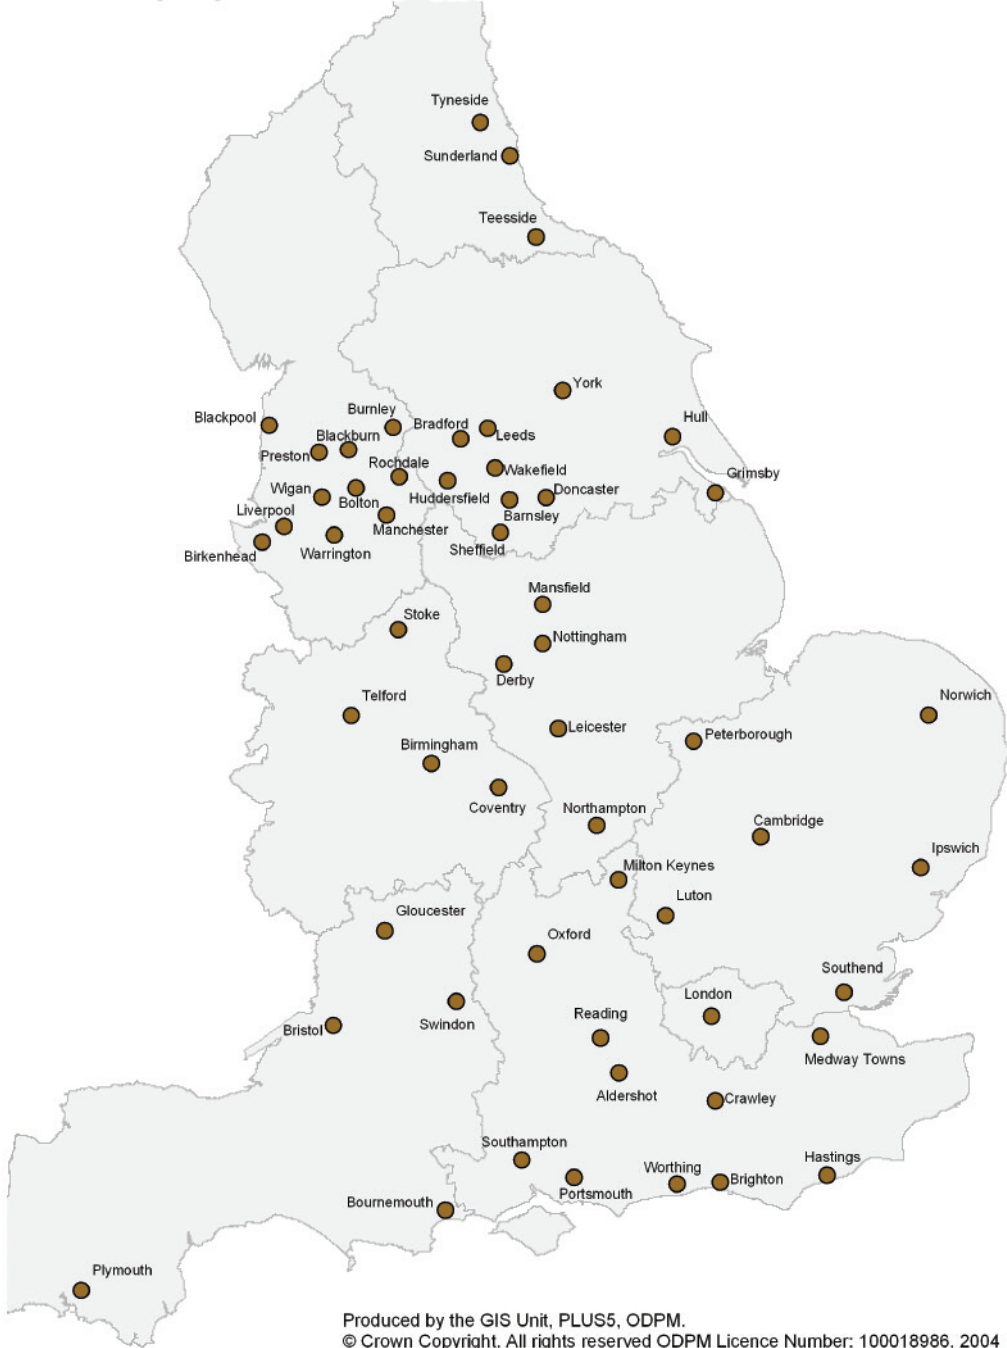

State of the English Cities Report

Primary Urban Areas with a population threshold of 125,000

State of the English Cities is the most comprehensive study ever undertaken of England's cities and towns. It focuses on 56 major towns and cities in England and covers five main themes: demographics, social cohesion, economic competitiveness & performance, liveability, governance & the impact of policy.